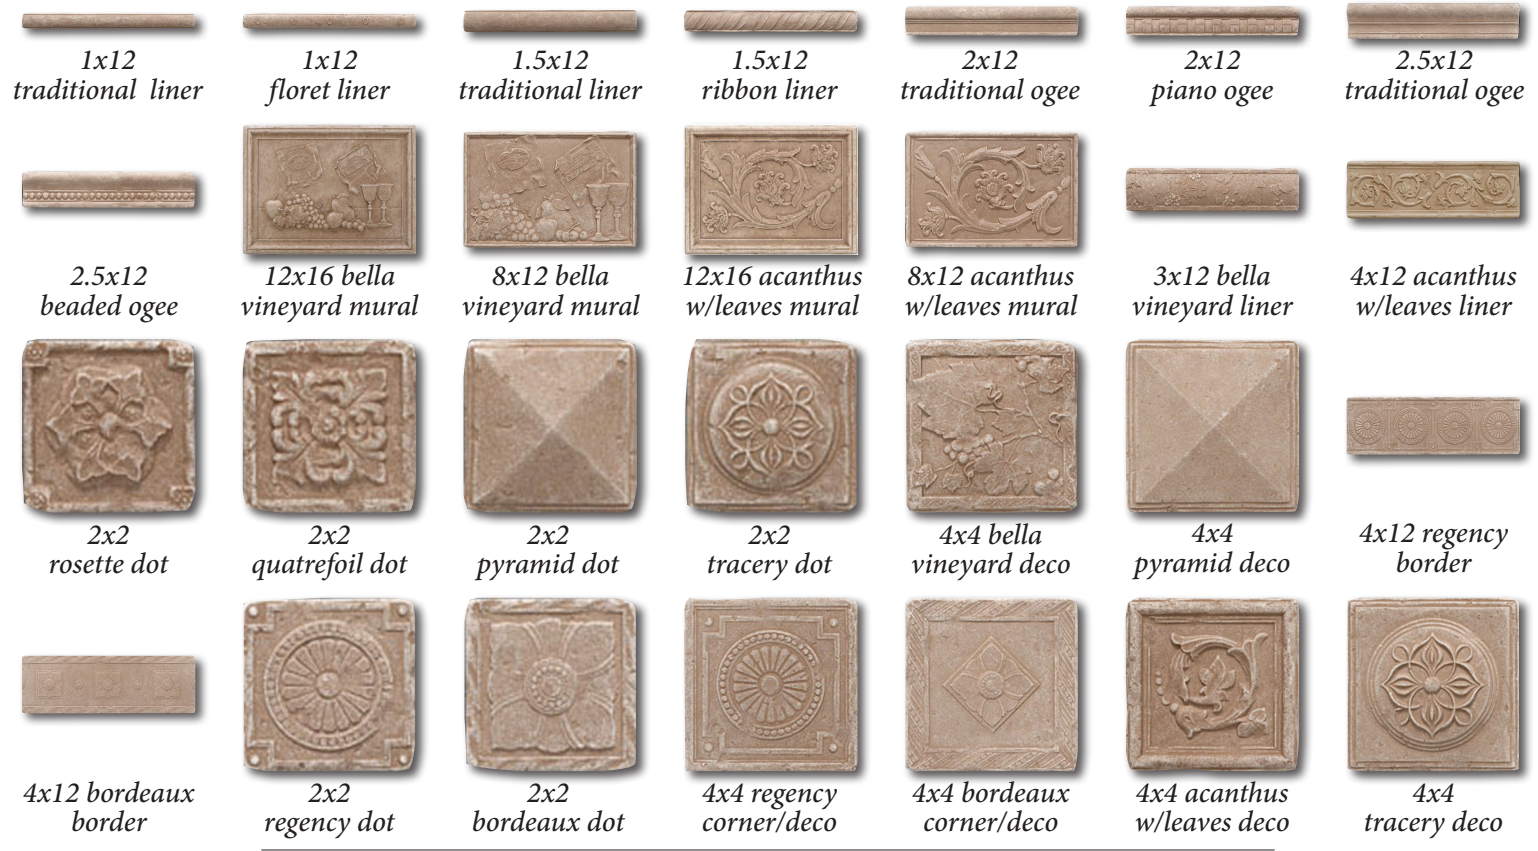

# Sandgate Cast Stone

These tiles are cast in a composite that uses natural stone. Each tile comes from an original hand carved design and will vary naturally from piece to piece. They coordinate beautifully with tile or natural stone, and carry the Q-Seal Guarantee.

## BEST TILE™

### noche

All sizes shown are also available in:

### travertine

<b>Material</b>	Composite with Natural Stone	<b>Sizes Available</b>	4x4, 2x2, 4x12, 3x12, 2.5x12, 2x12, 1.5x12, 1x12, 8x12 mural, 12x16
<b>Finish</b>	Glazed	<b>Shade Variation</b>	V1 - Uniform Appearance - Differences among pieces from the same production run are minimal.
<b>Frost Proof</b>	Yes	<b>Wear Code</b>	1 - Rated for walls only.