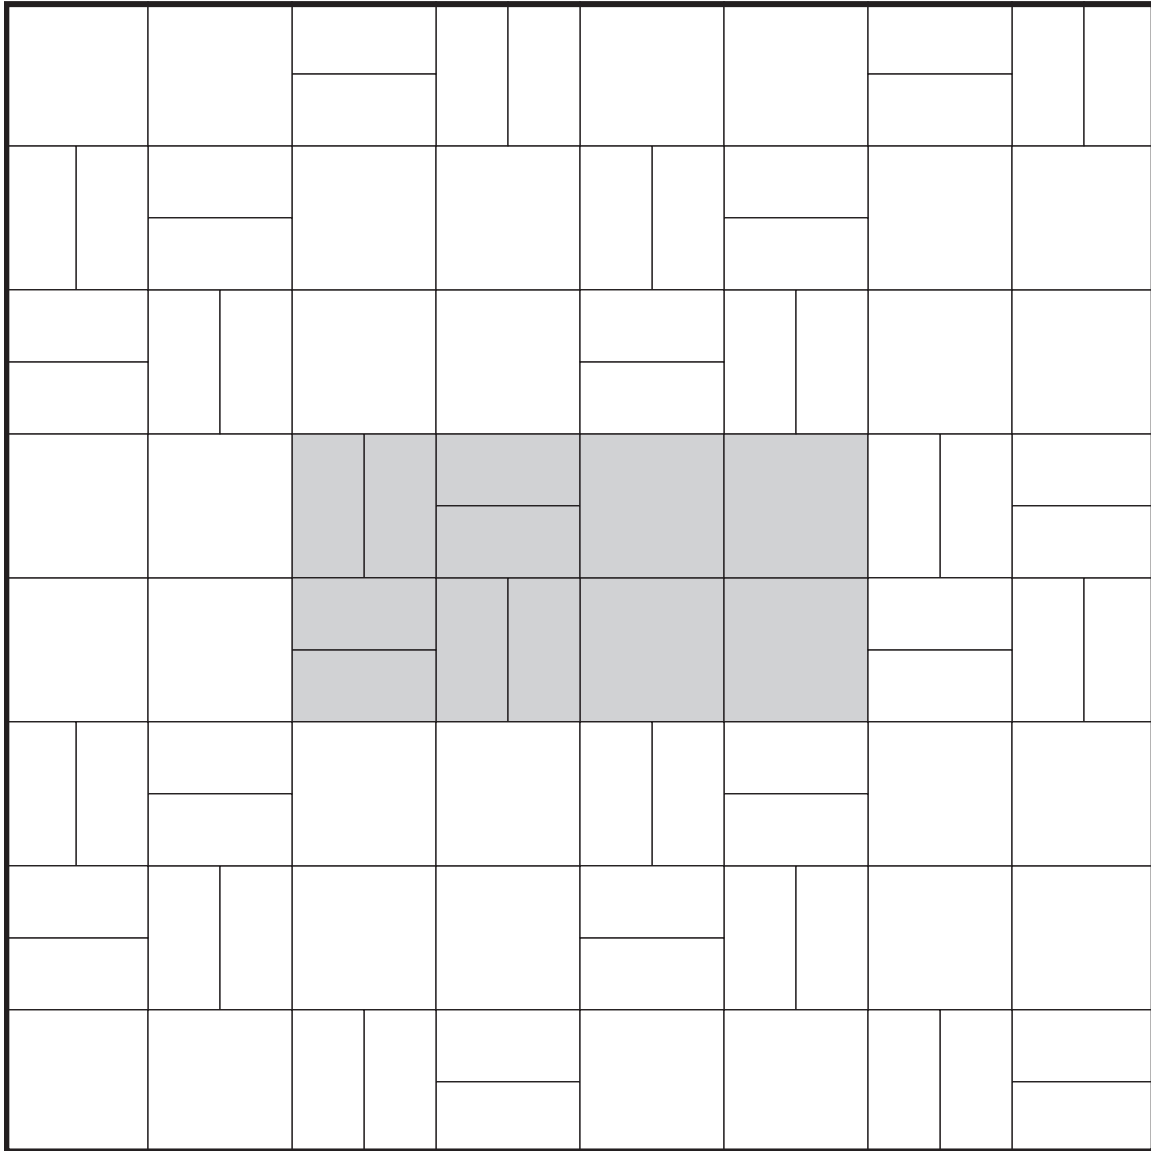

Pattern

2-30

12 x 12 = 50%
6 x 12 = 50%

16 x 16 = 50%
8 x 16 = 50%

18 x 18 = 50%
9 x 18 = 50%

24 x 24 = 50%
12 x 24 = 50%

Please order appropriate quantities in accordance with the pattern and after consulting with your installer. East Coast Tile is not responsible for any overages or shortages that may occur from applying this pattern.