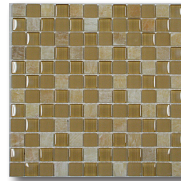

Precious Gems Italian Stone Glass Collection

Tumbled stone and glass come together.
Ultra sophisticated and chic, with a warm glow.

BEST TILE™

artists 1x1

donatello

heat 1x1

cities .625x.625

listels 2.5x10.75

Material	Natural Stone, Glass, Metal	Sizes Available	.625x.625 mosaics, 1x1 mosaics, bricks, 2.5x10.75 listels
Finish	Unglazed	Shade Variation	V4 - Substantial Variation - Random color differences from tile to tile, so that one tile may have totally different colors from that on other tiles. Thus, the final installation will be unique.
Frost Proof	No	Wear Code	1 - Rated for walls only.

Shade variations are inherent characteristics of ceramic tile and stone products. Therefore, the reproductions shown may not match exactly tiles sold. We urge all customers to inspect any purchase prior to installation.