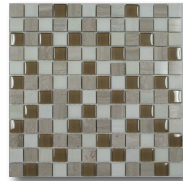

artists 1x1

raphael