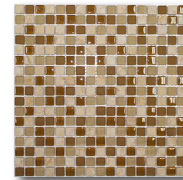

Precious Gems Italian Stone Glass Collection

Tumbled stone and glass come together.
Ultra sophisticated and chic, with a warm glow.

BEST TILE™

artists 1x1

heat 1x1

cities .625x.625

salerno

listels 2.5x10.75

Material	Natural Stone, Glass, Metal	Sizes Available	.625x.625 mosaics, 1x1 mosaics, bricks, 2.5x10.75 listels
Finish	Unglazed	Shade Variation	V4 - Substantial Variation - Random color differences from tile to tile, so that one tile may have totally different colors from that on other tiles. Thus, the final installation will be unique.
Frost Proof	No	Wear Code	1 - Rated for walls only.

Shade variations are inherent characteristics of ceramic tile and stone products. Therefore, the reproductions shown may not match exactly tiles sold. We urge all customers to inspect any purchase prior to installation.