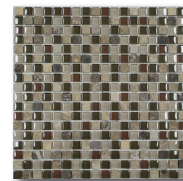

genoa

listels 2.5x10.75

Material	Natural Stone, Glass, Metal	Sizes Available	.625x.625 mosaics, 1x1 mosaics, bricks, 2.5x10.75 listels
Finish	Unglazed	Shade Variation	V4 - Substantial Variation - Random color differences from tile to tile, so that one tile may have totally different colors from that on other tiles. Thus, the final installation will be unique.
Frost Proof	No	Wear Code	1 - Rated for walls only.

Shade variations are inherent characteristics of ceramic tile and stone products. Therefore, the reproductions shown may not match exactly tiles sold. We urge all customers to inspect any purchase prior to installation.