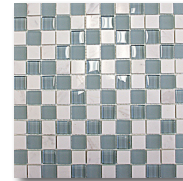

michelangelo