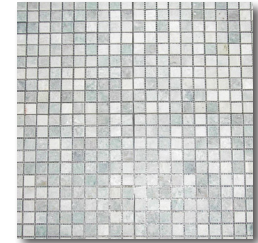

### honed

12x12

mini-brick

12 inch chair rail

1x12 pencil liner

### tumbled

12x12

4x4

2x2 mosaic

1x1 mosaic

### polished

12x12

.75x.75 mosaic

mini-brick

1x12 pencil liner

<b>Material</b>	Marble	<b>Sizes Available</b>	<i>Honed:</i> 12x12, brick mosaic on 12x12 sheet , 12 inch chair rail, 12 inch pencil, 5x12 bullnose
<b>Finish</b>	Honed, Polished, Tumbled		<i>Polished:</i> 12x12, .75x.75 mosaic on 12x12 sheet, brick mosaic on 12x12 sheet, 12 inch chair rail, 12 inch pencil, 5x12 bullnose
<b>Frost Proof</b>	Varies by product selected.		<i>Tumbled:</i> 1x1 mosaic on 12x12 sheet, 2x2 mosaic on 12x12 sheet, 4x4, 12x12, .5x12 pencil, 12 inch chair rail