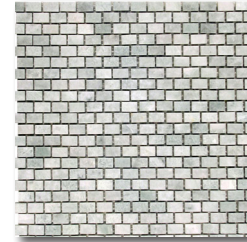

### honed

12x12

mini-brick

12 inch chair rail

1x12 pencil liner

### tumbled

12x12

4x4

2x2 mosaic

1x1 mosaic

### polished

12x12

.75x.75 mosaic

mini-brick

1x12 pencil liner

<b>Material</b>	Marble	<b>Sizes Available</b>	<i>Honed:</i> 12x12, brick mosaic on 12x12 sheet , 12 inch chair rail, 12 inch pencil, 5x12 bullnose
<b>Finish</b>	Honed, Polished, Tumbled		<i>Polished:</i> 12x12, .75x.75 mosaic on 12x12 sheet, brick mosaic on 12x12 sheet, 12 inch chair rail, 12 inch pencil, 5x12 bullnose
<b>Frost Proof</b>	Varies by product selected.		<i>Tumbled:</i> 1x1 mosaic on 12x12 sheet, 2x2 mosaic on 12x12 sheet, 4x4, 12x12, .5x12 pencil, 12 inch chair rail