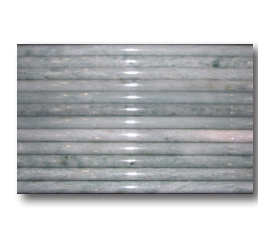

### polished

12x12

.75x.75 mosaic

mini-brick

1x12 pencil liner

<b>Material</b>	Marble	<b>Sizes Available</b>	<i>Honed:</i> 12x12, brick mosaic on 12x12 sheet , 12 inch chair rail, 12 inch pencil, 5x12 bullnose
<b>Finish</b>	Honed, Polished, Tumbled		<i>Polished:</i> 12x12, .75x.75 mosaic on 12x12 sheet, brick mosaic on 12x12 sheet, 12 inch chair rail, 12 inch pencil, 5x12 bullnose
<b>Frost Proof</b>	Varies by product selected.		<i>Tumbled:</i> 1x1 mosaic on 12x12 sheet, 2x2 mosaic on 12x12 sheet, 4x4, 12x12, .5x12 pencil, 12 inch chair rail