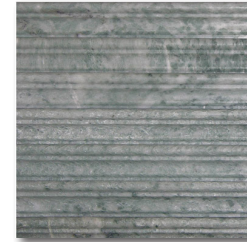

### honed

12x12

mini-brick

12 inch chair rail

1x12 pencil liner