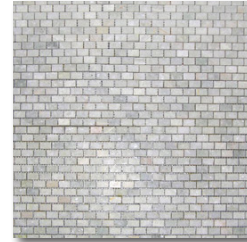

### honed

12x12

mini-brick

12 inch chair rail

1x12 pencil liner