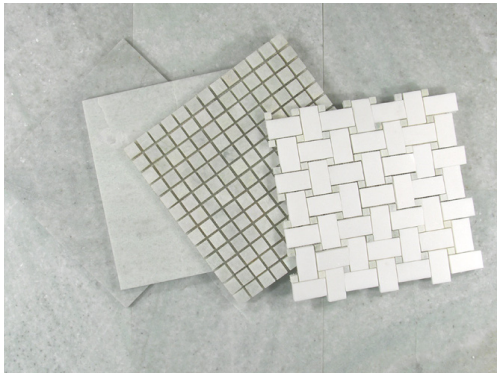

# Ming Green

Creamy and soothing light green marble in honed, polished and tumbled finishes.

### honed

12x12

mini-brick

12 inch chair rail

1x12 pencil liner