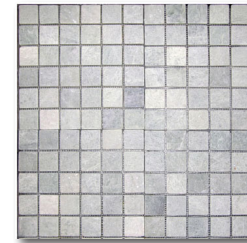

### honed

12x12

mini-brick

12 inch chair rail

1x12 pencil liner

### tumbled

12x12

4x4

2x2 mosaic

1x1 mosaic

### polished

12x12

.75x.75 mosaic

mini-brick

1x12 pencil liner

<b>Material</b>	Marble	<b>Sizes Available</b>	<i>Honed:</i> 12x12, brick mosaic on 12x12 sheet , 12 inch chair rail, 12 inch pencil, 5x12 bullnose
<b>Finish</b>	Honed, Polished, Tumbled		<i>Polished:</i> 12x12, .75x.75 mosaic on 12x12 sheet, brick mosaic on 12x12 sheet, 12 inch chair rail, 12 inch pencil, 5x12 bullnose
<b>Frost Proof</b>	Varies by product selected.		<i>Tumbled:</i> 1x1 mosaic on 12x12 sheet, 2x2 mosaic on 12x12 sheet, 4x4, 12x12, .5x12 pencil, 12 inch chair rail