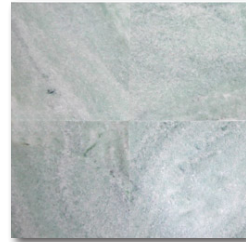

### honed

12x12

mini-brick

12 inch chair rail

1x12 pencil liner