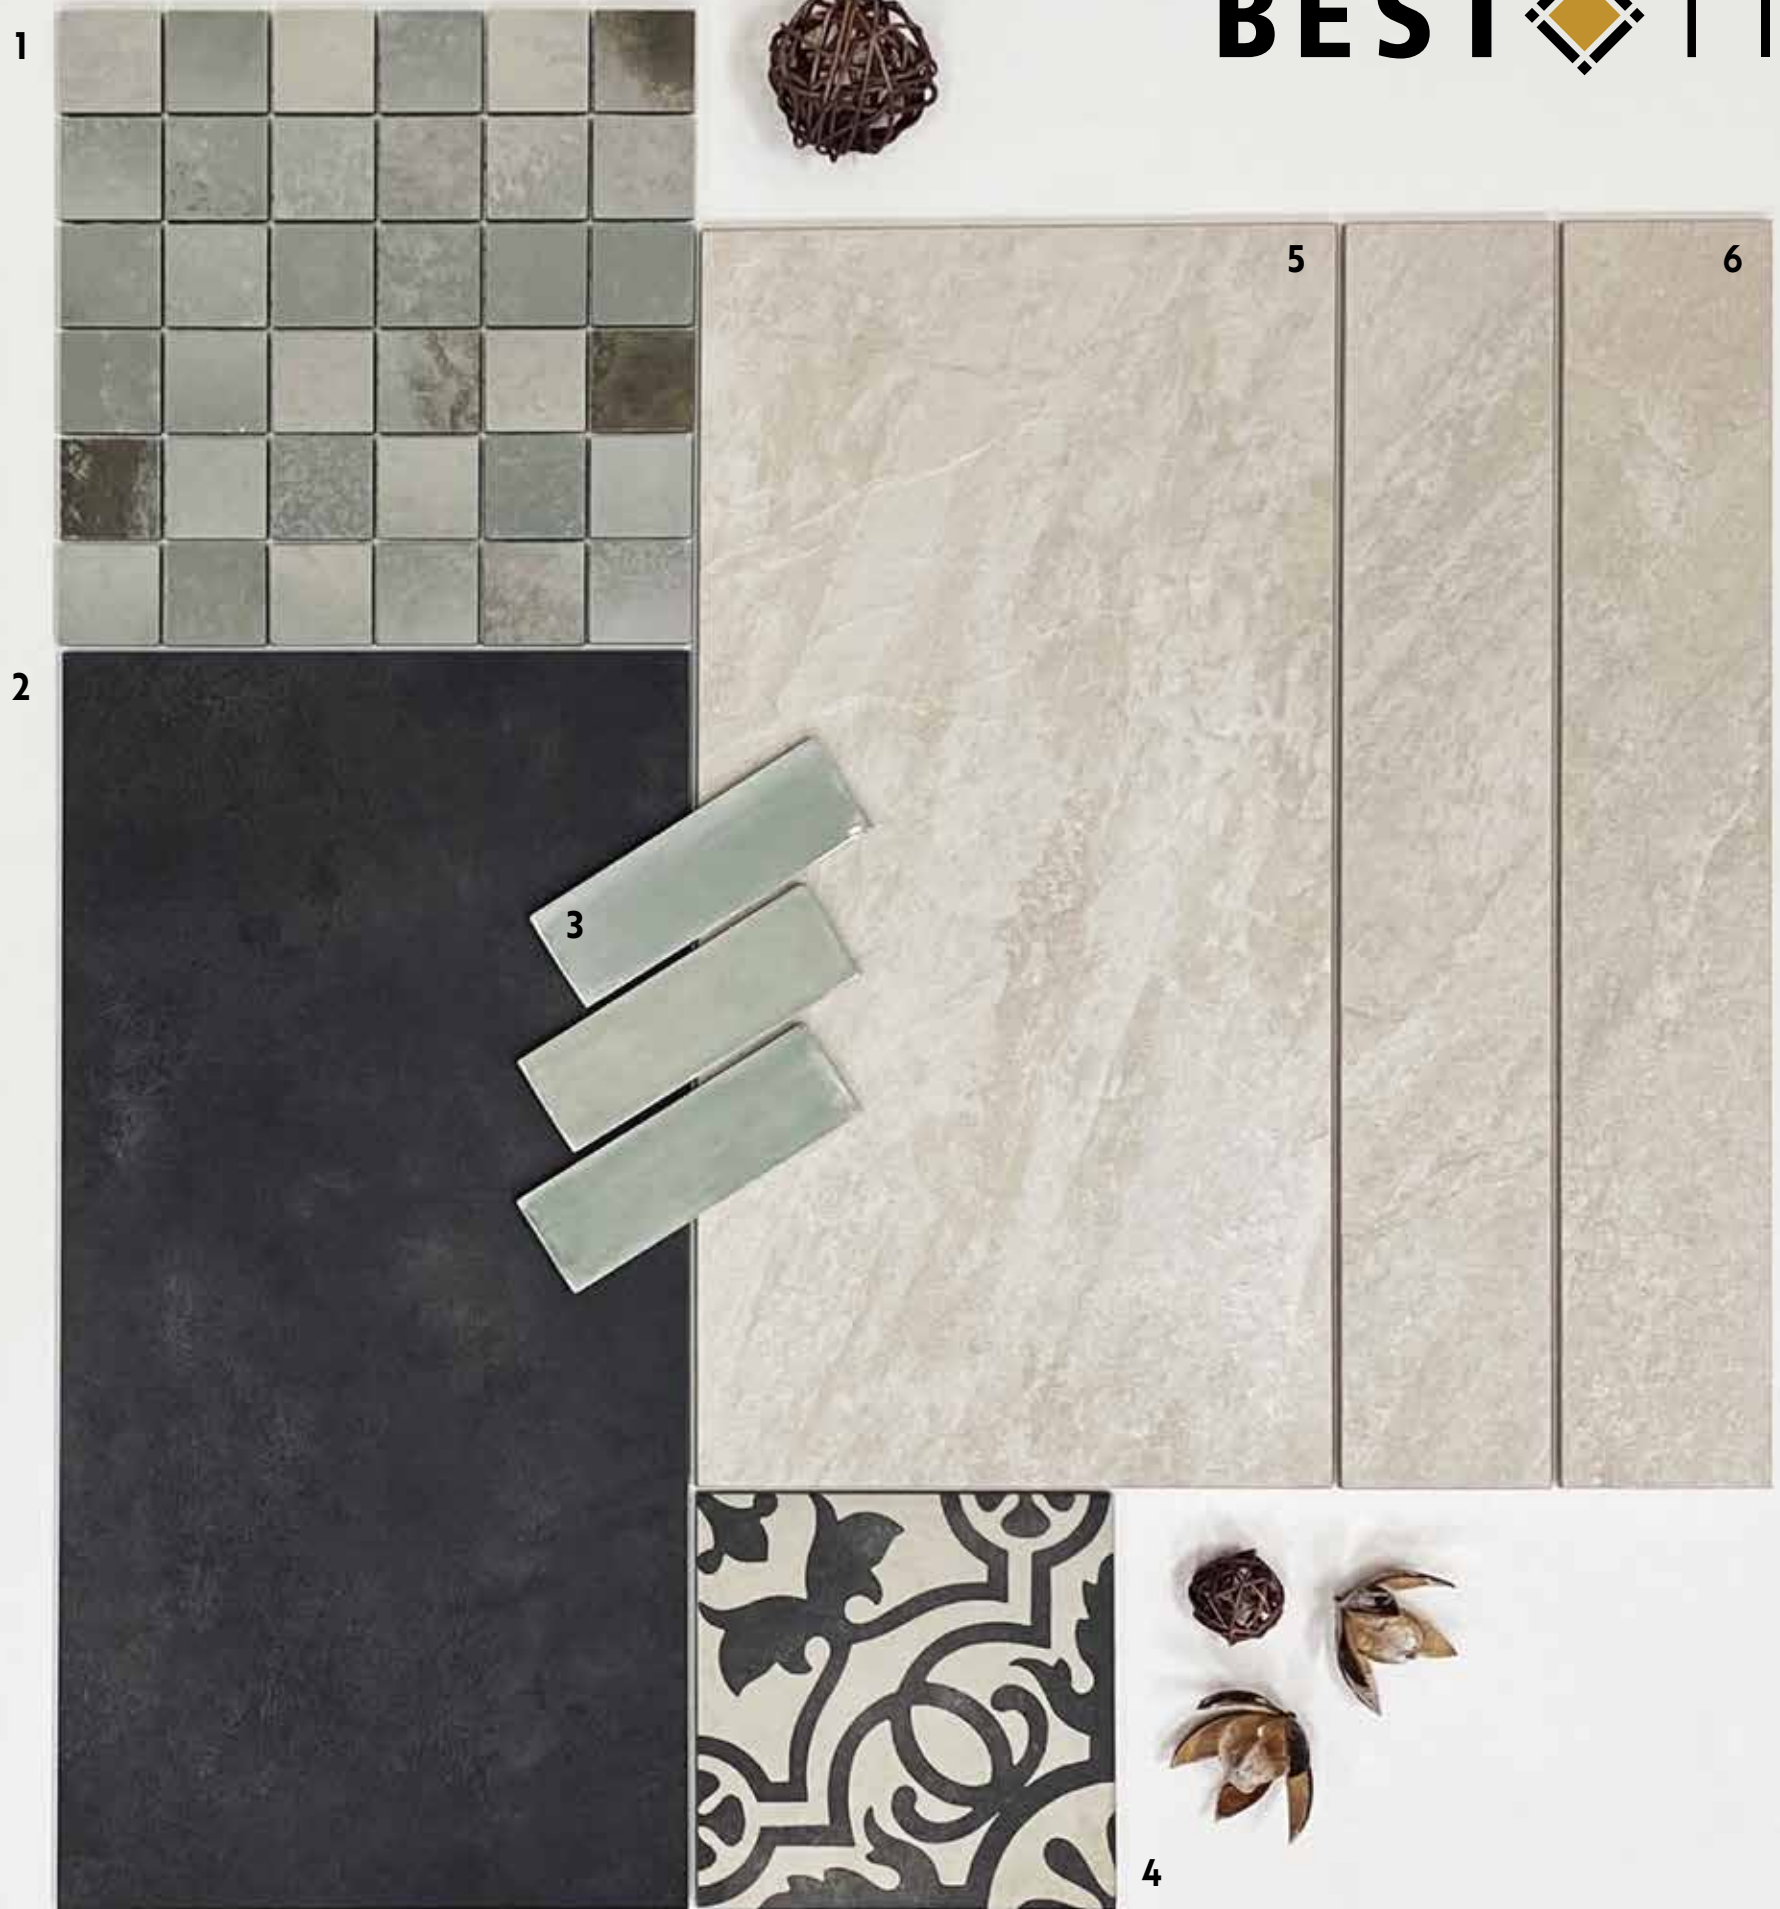

MIX

07

Quartz Essence

- **1**   **Reflections Argento**
  2" x 2" Mosaic
  Porcelain

- **2**   **Relate Mine**
  12" x 24"
  Rectified Porcelain

- **3**   **Wellfleet Aquamarine**
  2" x 6.5"
  Ceramic

- **4**   **Evoque Antracite/Burro**
  8" x 8" Palazzo Ducale Soggetto X
  Porcelain

- **5**   **Quartz Essence Nest**
  12" x 24"
  Rectified Porcelain

- **6**   **Quartz Essence Nest**
  4" x 24"
  Rectified Porcelain

BEST **TILE**®