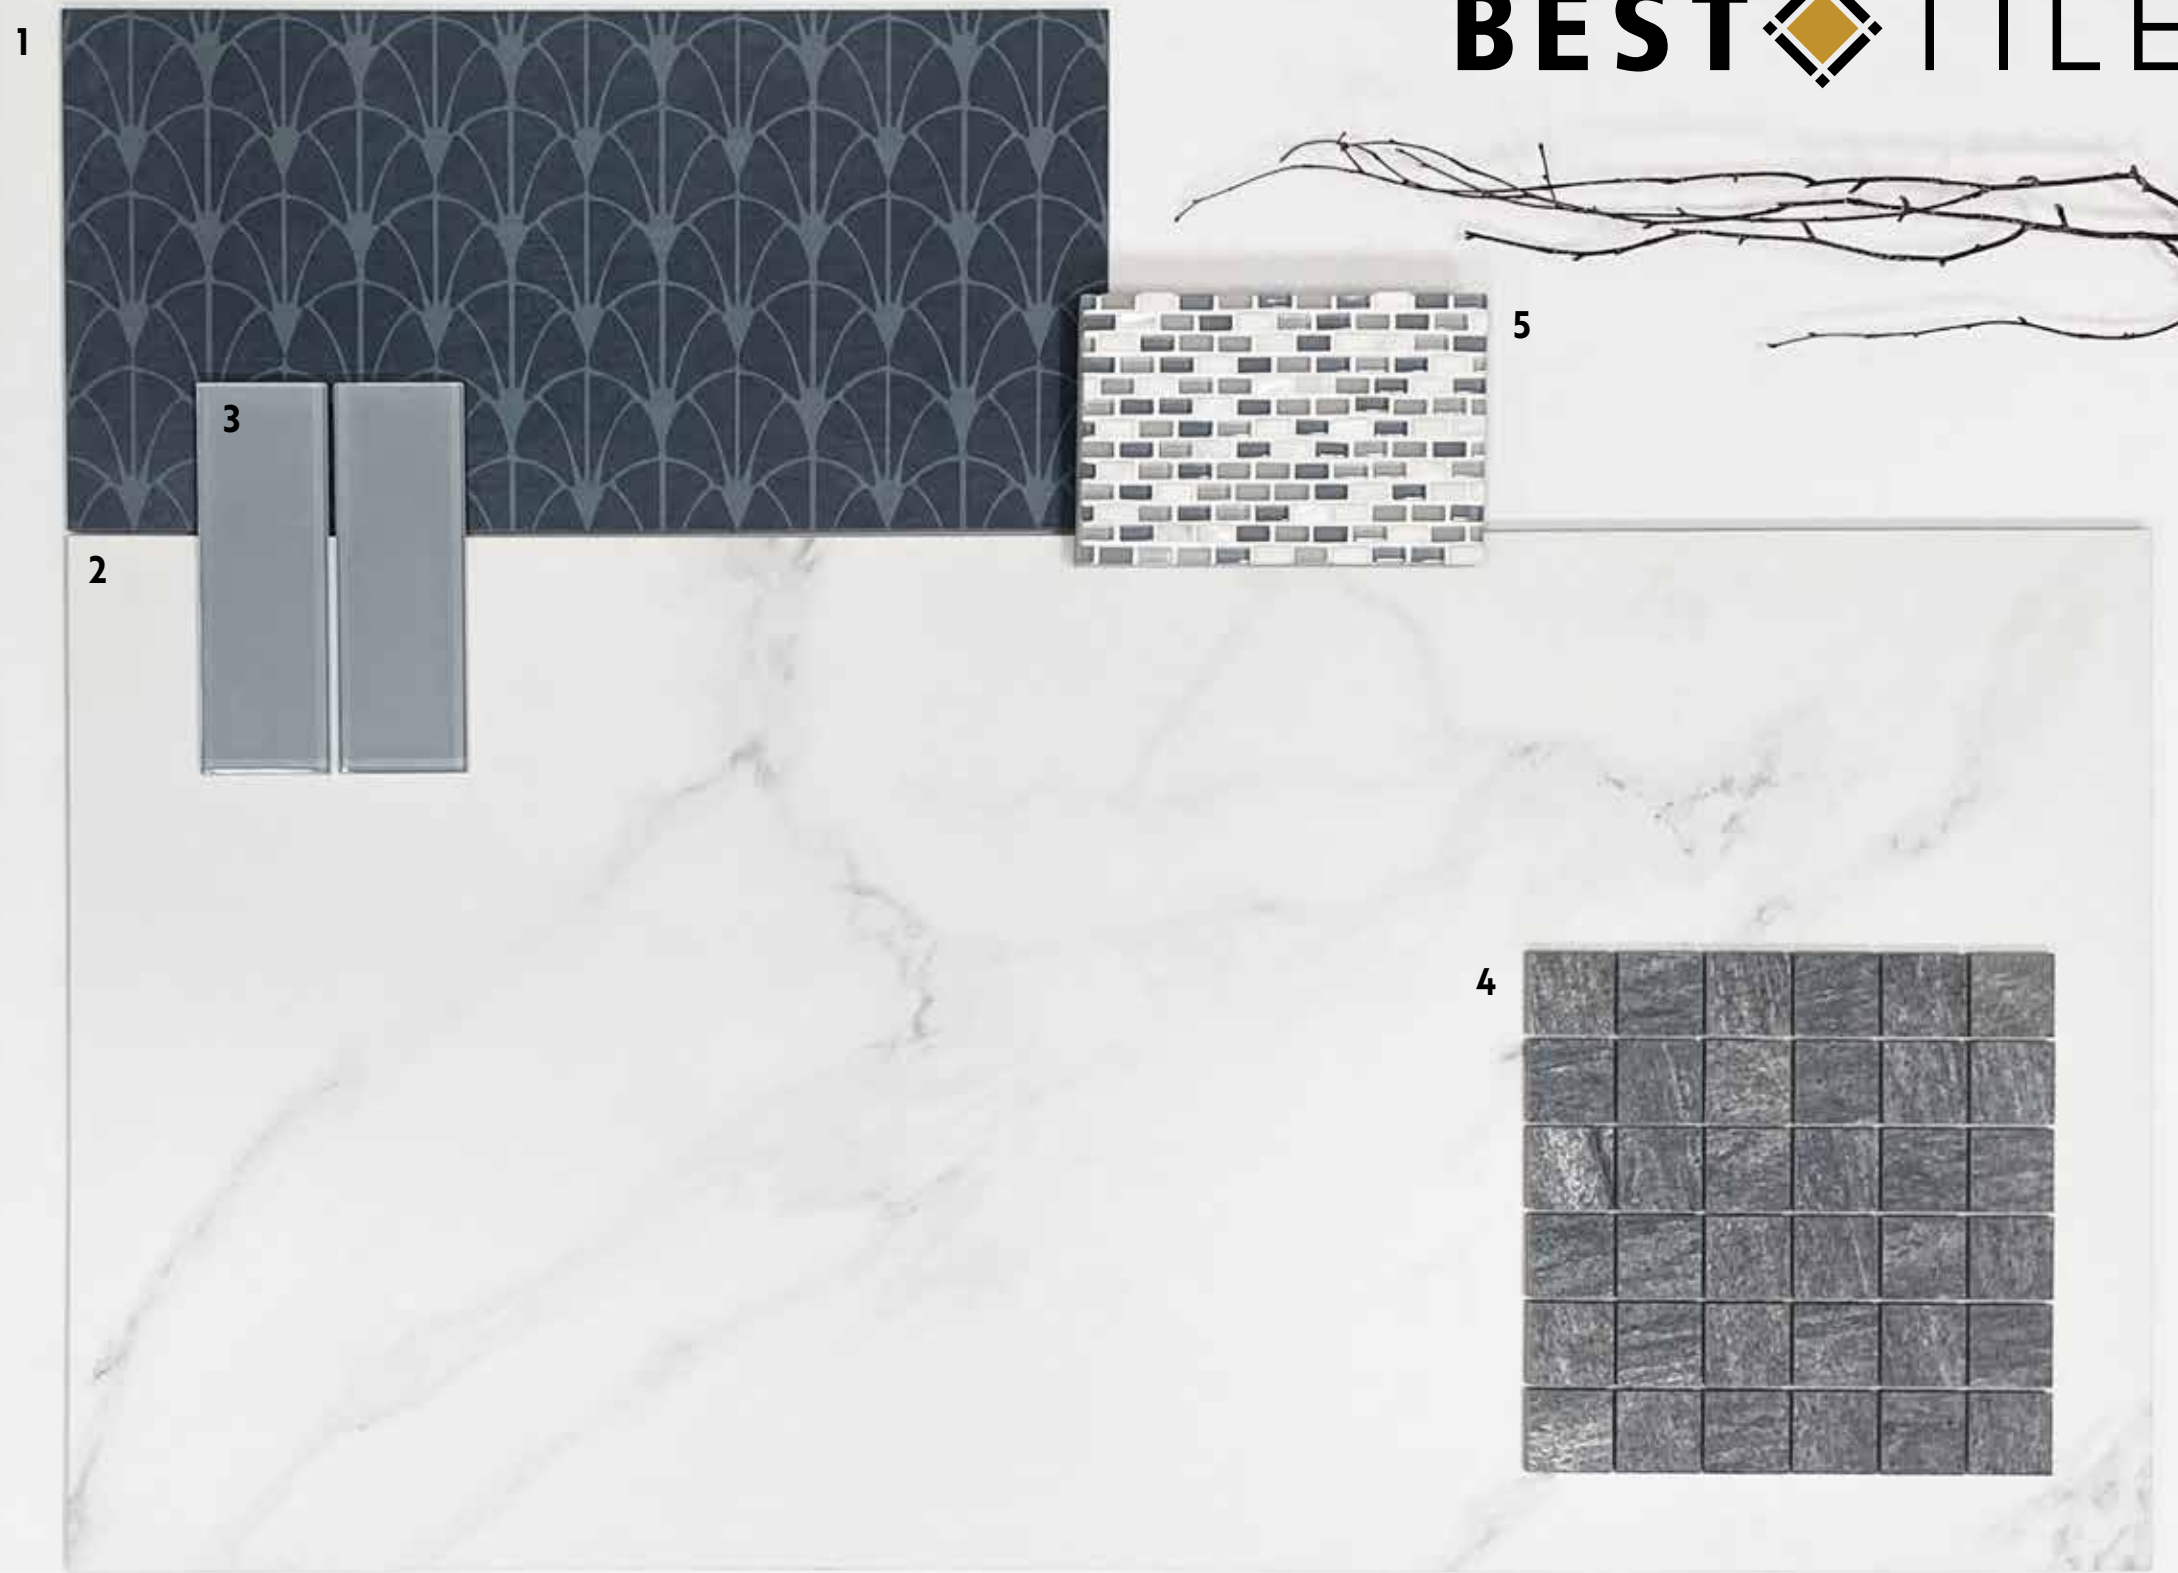

04 Lustre

- **1** **Wave Seaweed**
  12" x 24" Decor Art
  Rectified Porcelain
- **2** **Lustre Calacatta Bianco**
  24" x 48"
  Rectified Porcelain
- **3** **Essentials Azurite**
  3" x 9"
  Glass
- **4** **Urban 2.0 Lava Grey**
  2" x 2" Mosaic
  Porcelain
- **5** **Madreperla Celeste**
  .375" x .75" Mosaic
  Glass