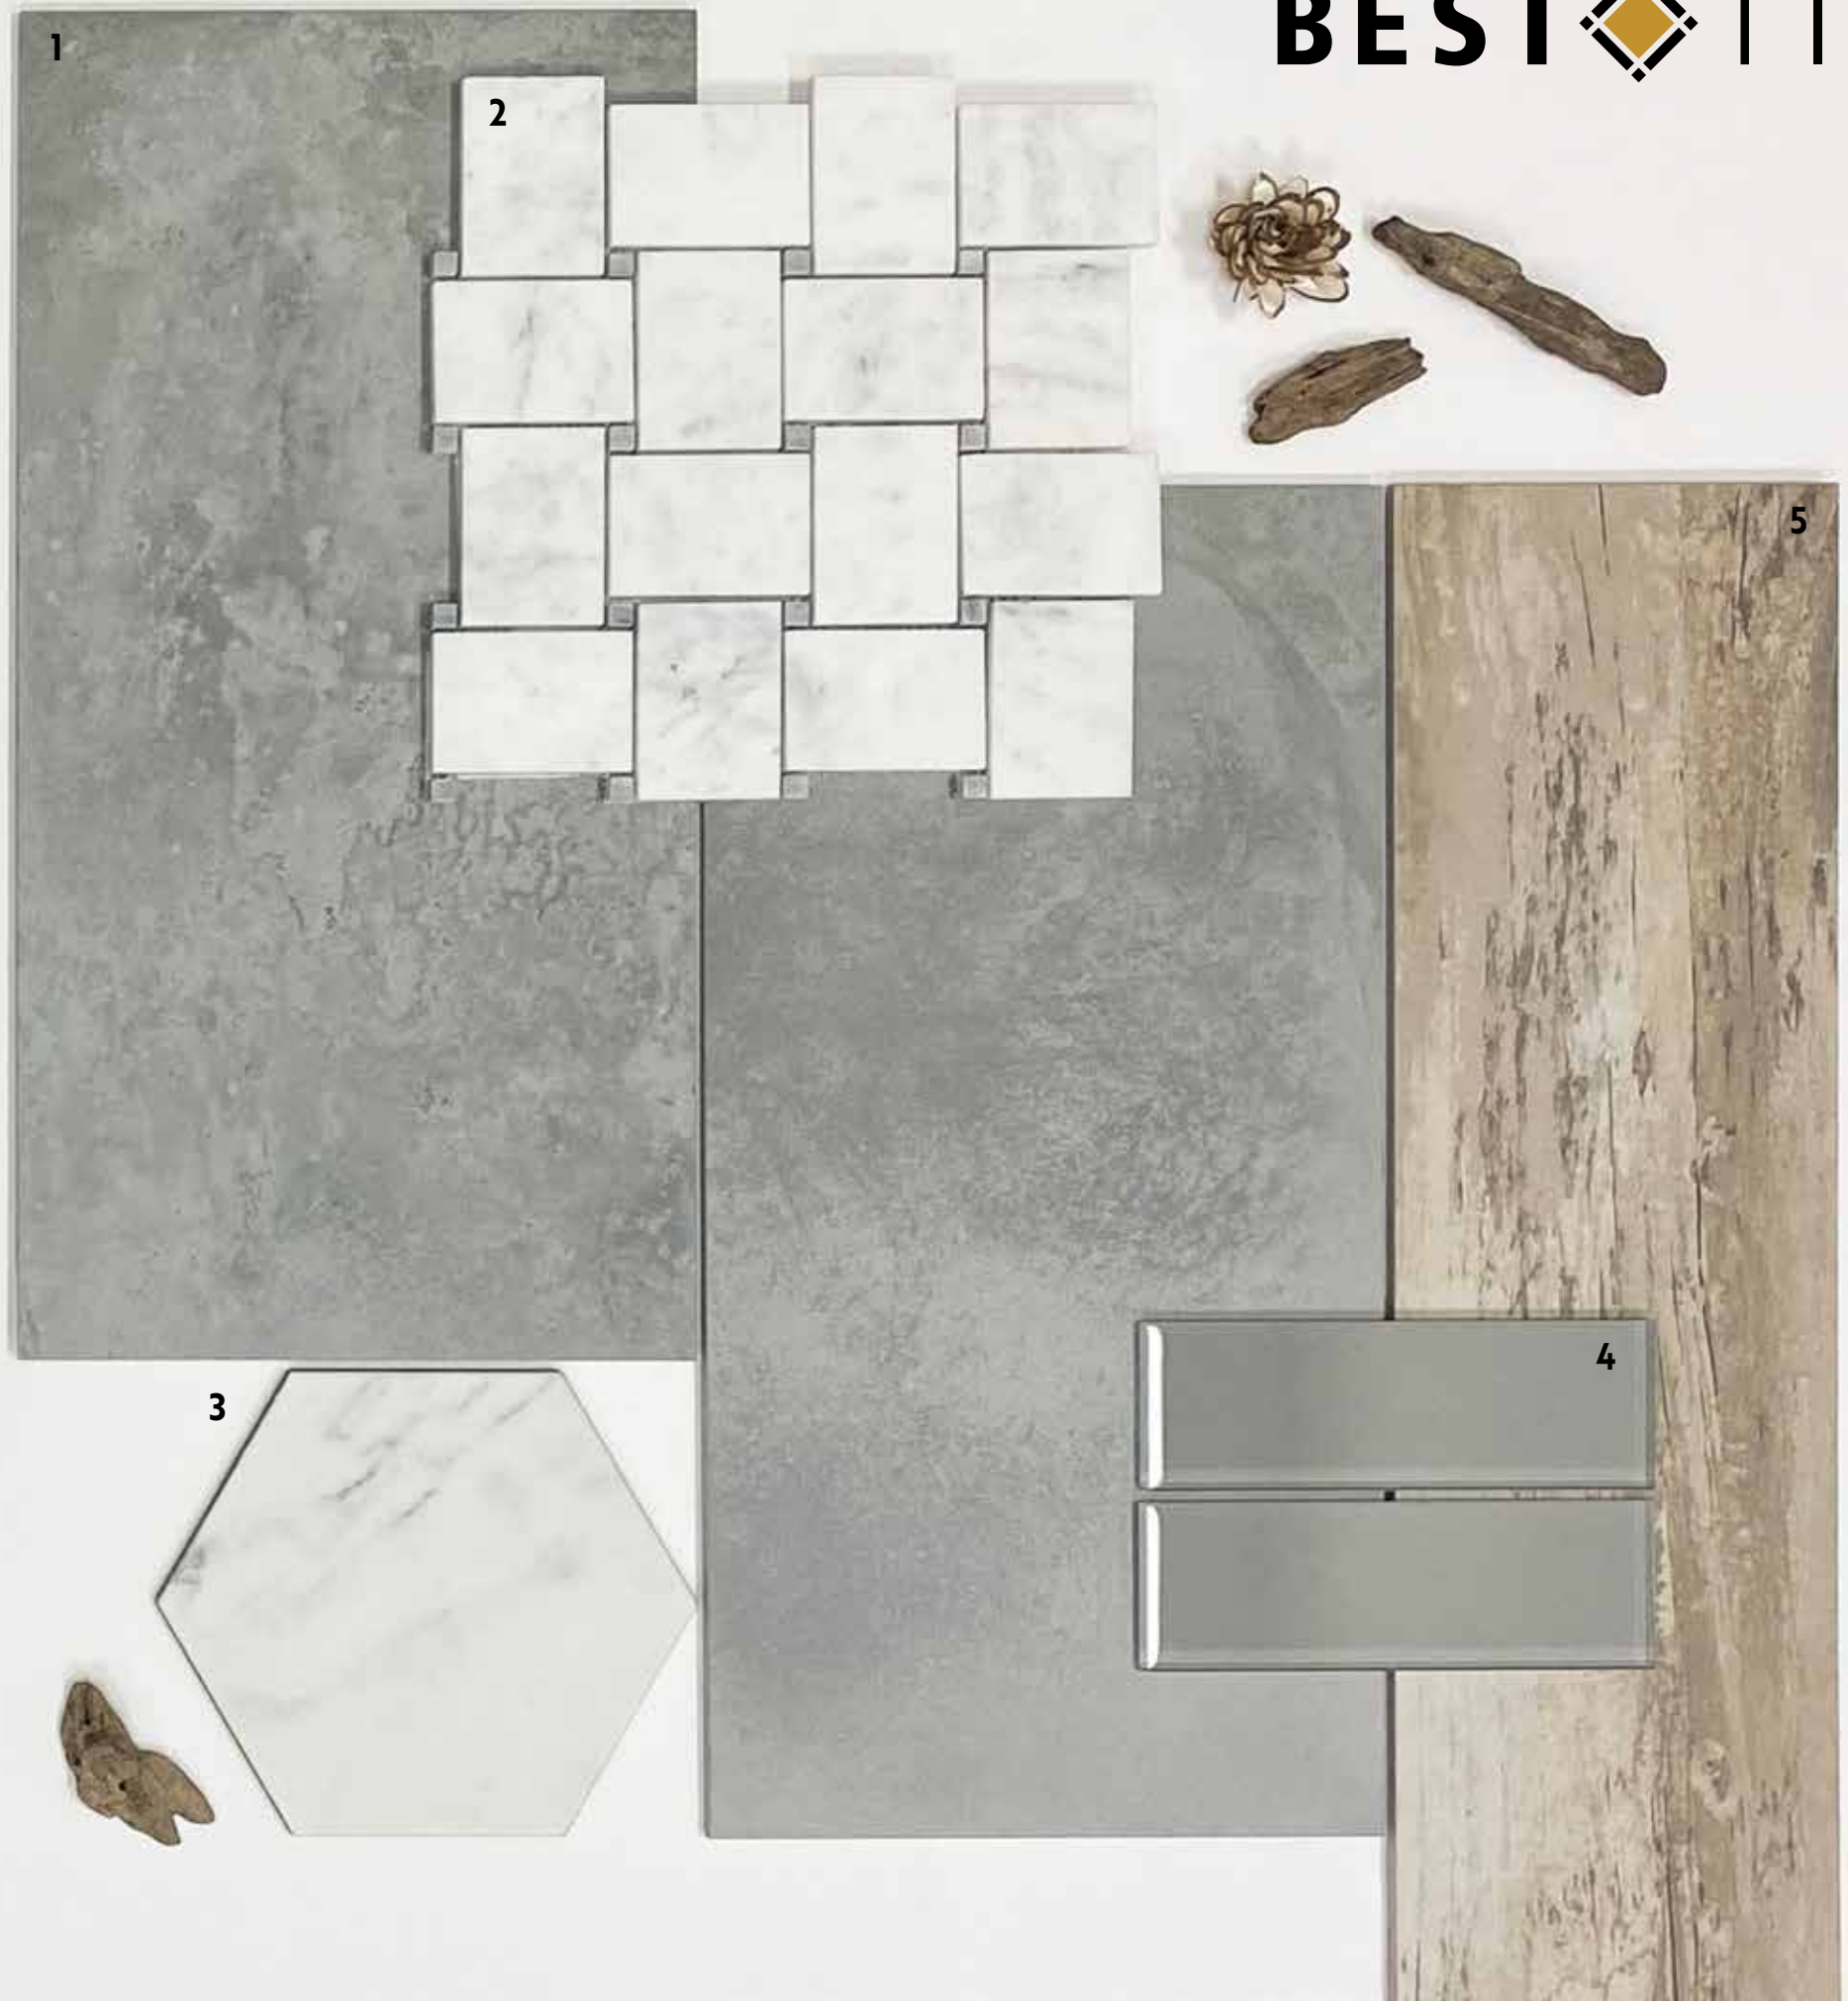

# 05 Etruscan

1

**1 Reflections Zaffiro**  
4" x 12"  
Rectified Porcelain

**2 Etruscan Deco Mix**  
8" x 8" Hexagon  
Porcelain

2

Backsplash // AGLOW TAUPE 12"X24"  
Floor // ETRUSCAN DECO A 8"X8"

# 06 Foundry26

- 1 Foundry26 Alloy**  
12" x 24"  
Rectified Porcelain
- 2 White Venatino w/ Marmarma Grey**  
Large Basketweave Mosaic  
Marble
- 3 Cosimo White**  
8" x 9" Hexagon  
Porcelain
- 4 Essentials Shell**  
3" x 9"  
Glass
- 5 Enchant Spark**  
8" x 40"  
Rectified Porcelain