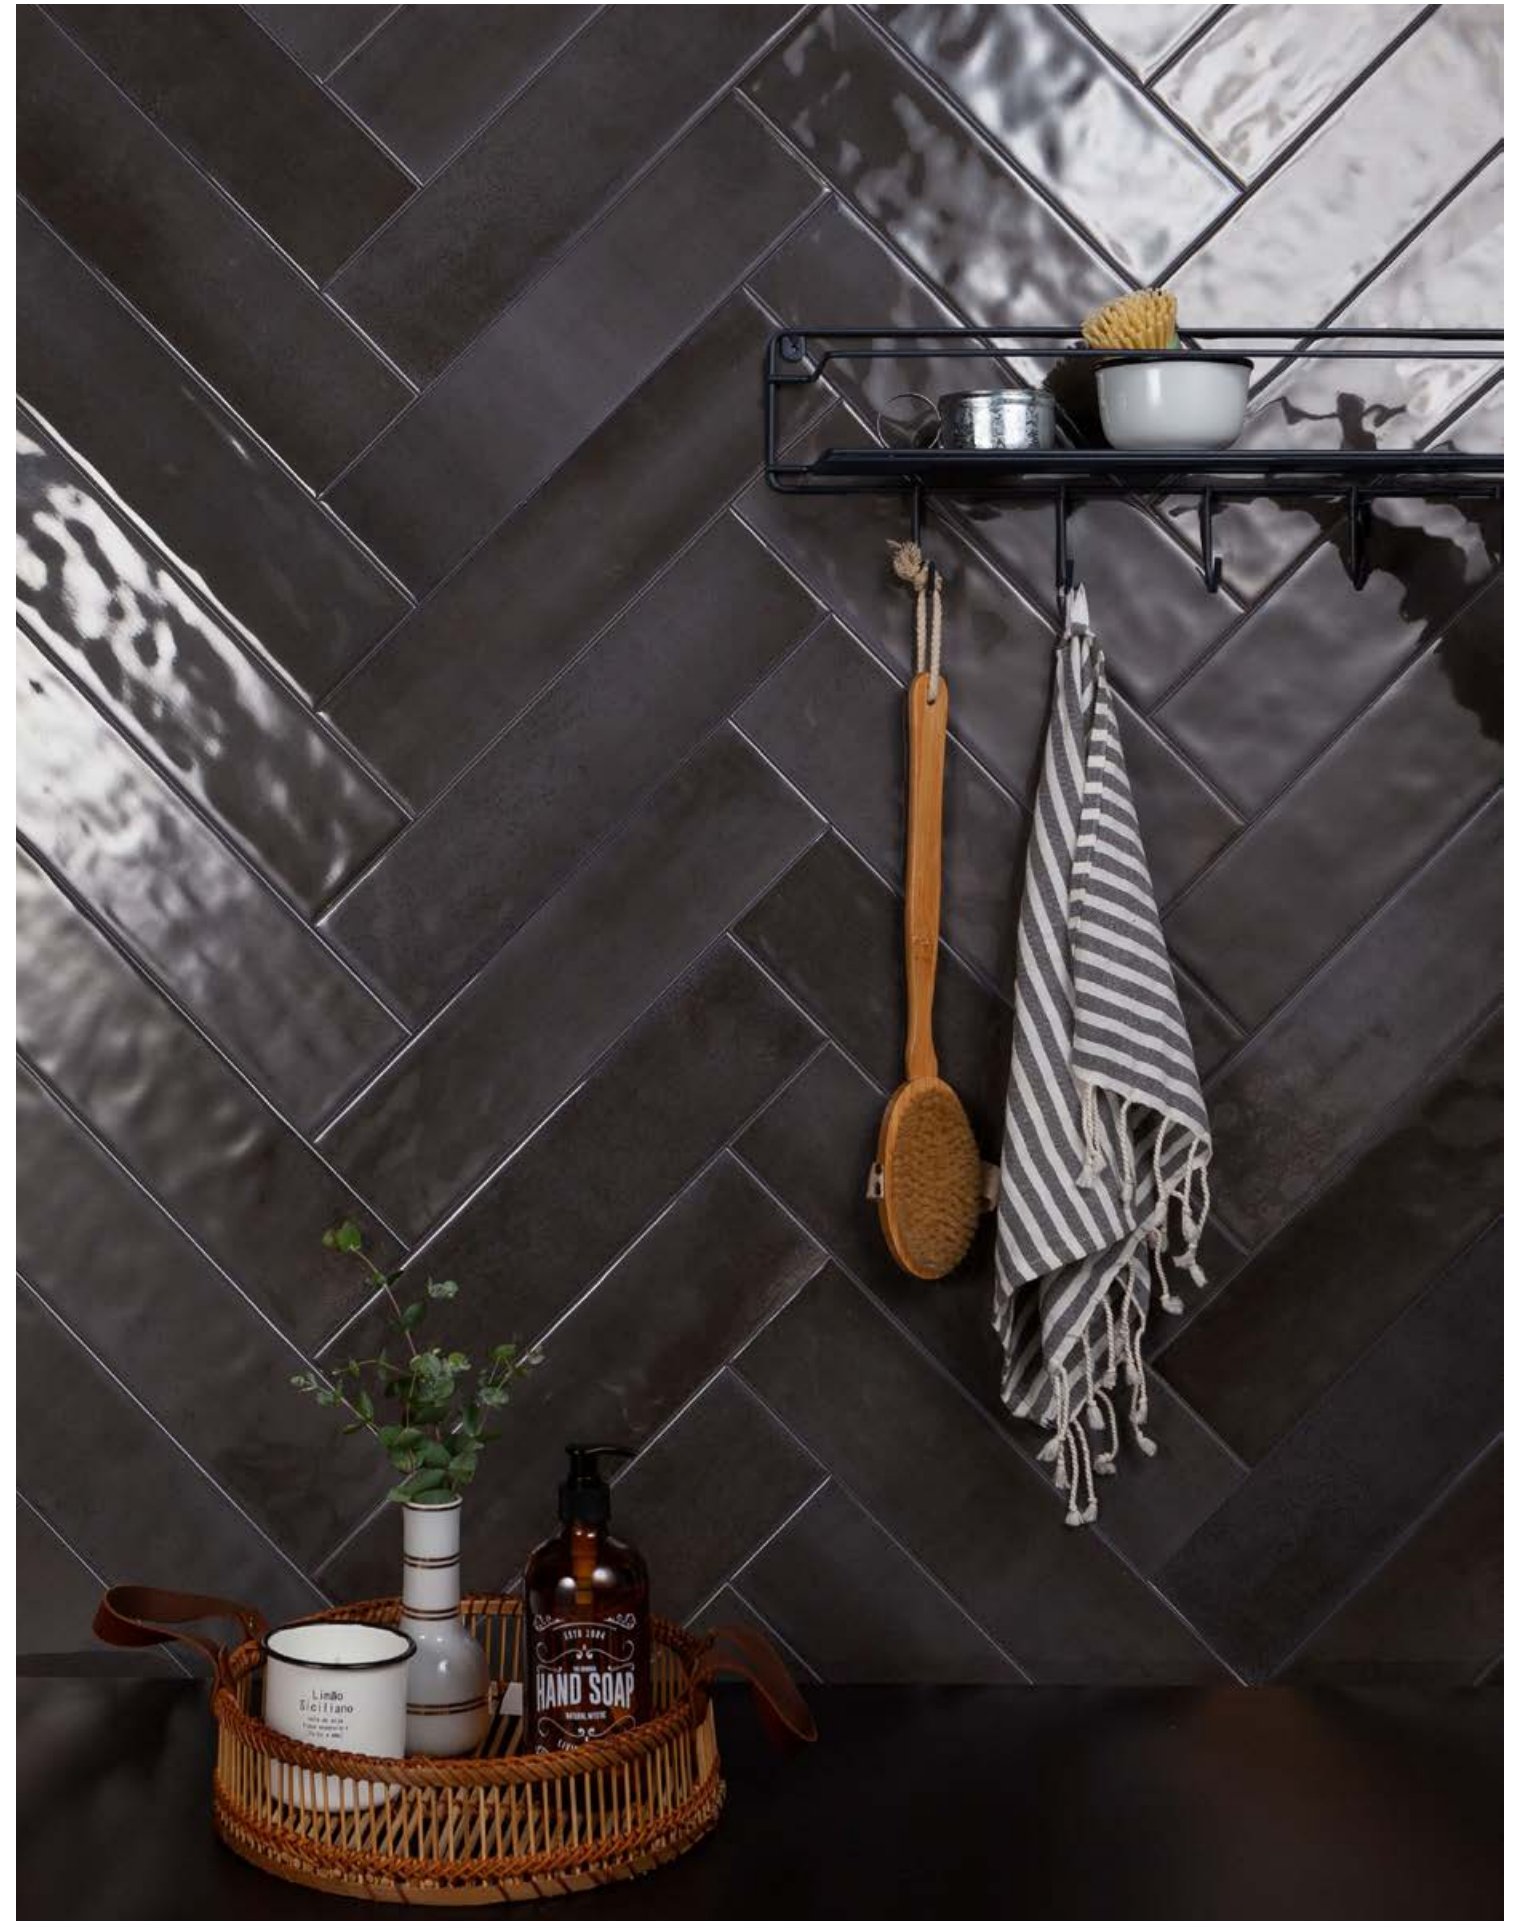

6 3" x 12"
Bordeaux Glossy
Glazed Ceramic

7 3" x 12" Deco Mix
Grigio Glossy
Glazed Ceramic

8 9" x 9"
Nero Glossy
Glazed Ceramic

Paint

Villa

Villa is a 4" x 16" ceramic wall tile series with an undulating surface and a handmade effect. Villa is available in eight highly varied colorways: White ('Off White'), Light Grey ('Gris'), Black ('Carbon'), Light Blue ('Glacial'), Blue ('Marine'), Light Green ('Hijau'), Green ('Agave') and Gold ('Cotto'). Straight edges allow for a clean installation while the softly mottled surface creates an inviting and shaded effect for all wall applications.