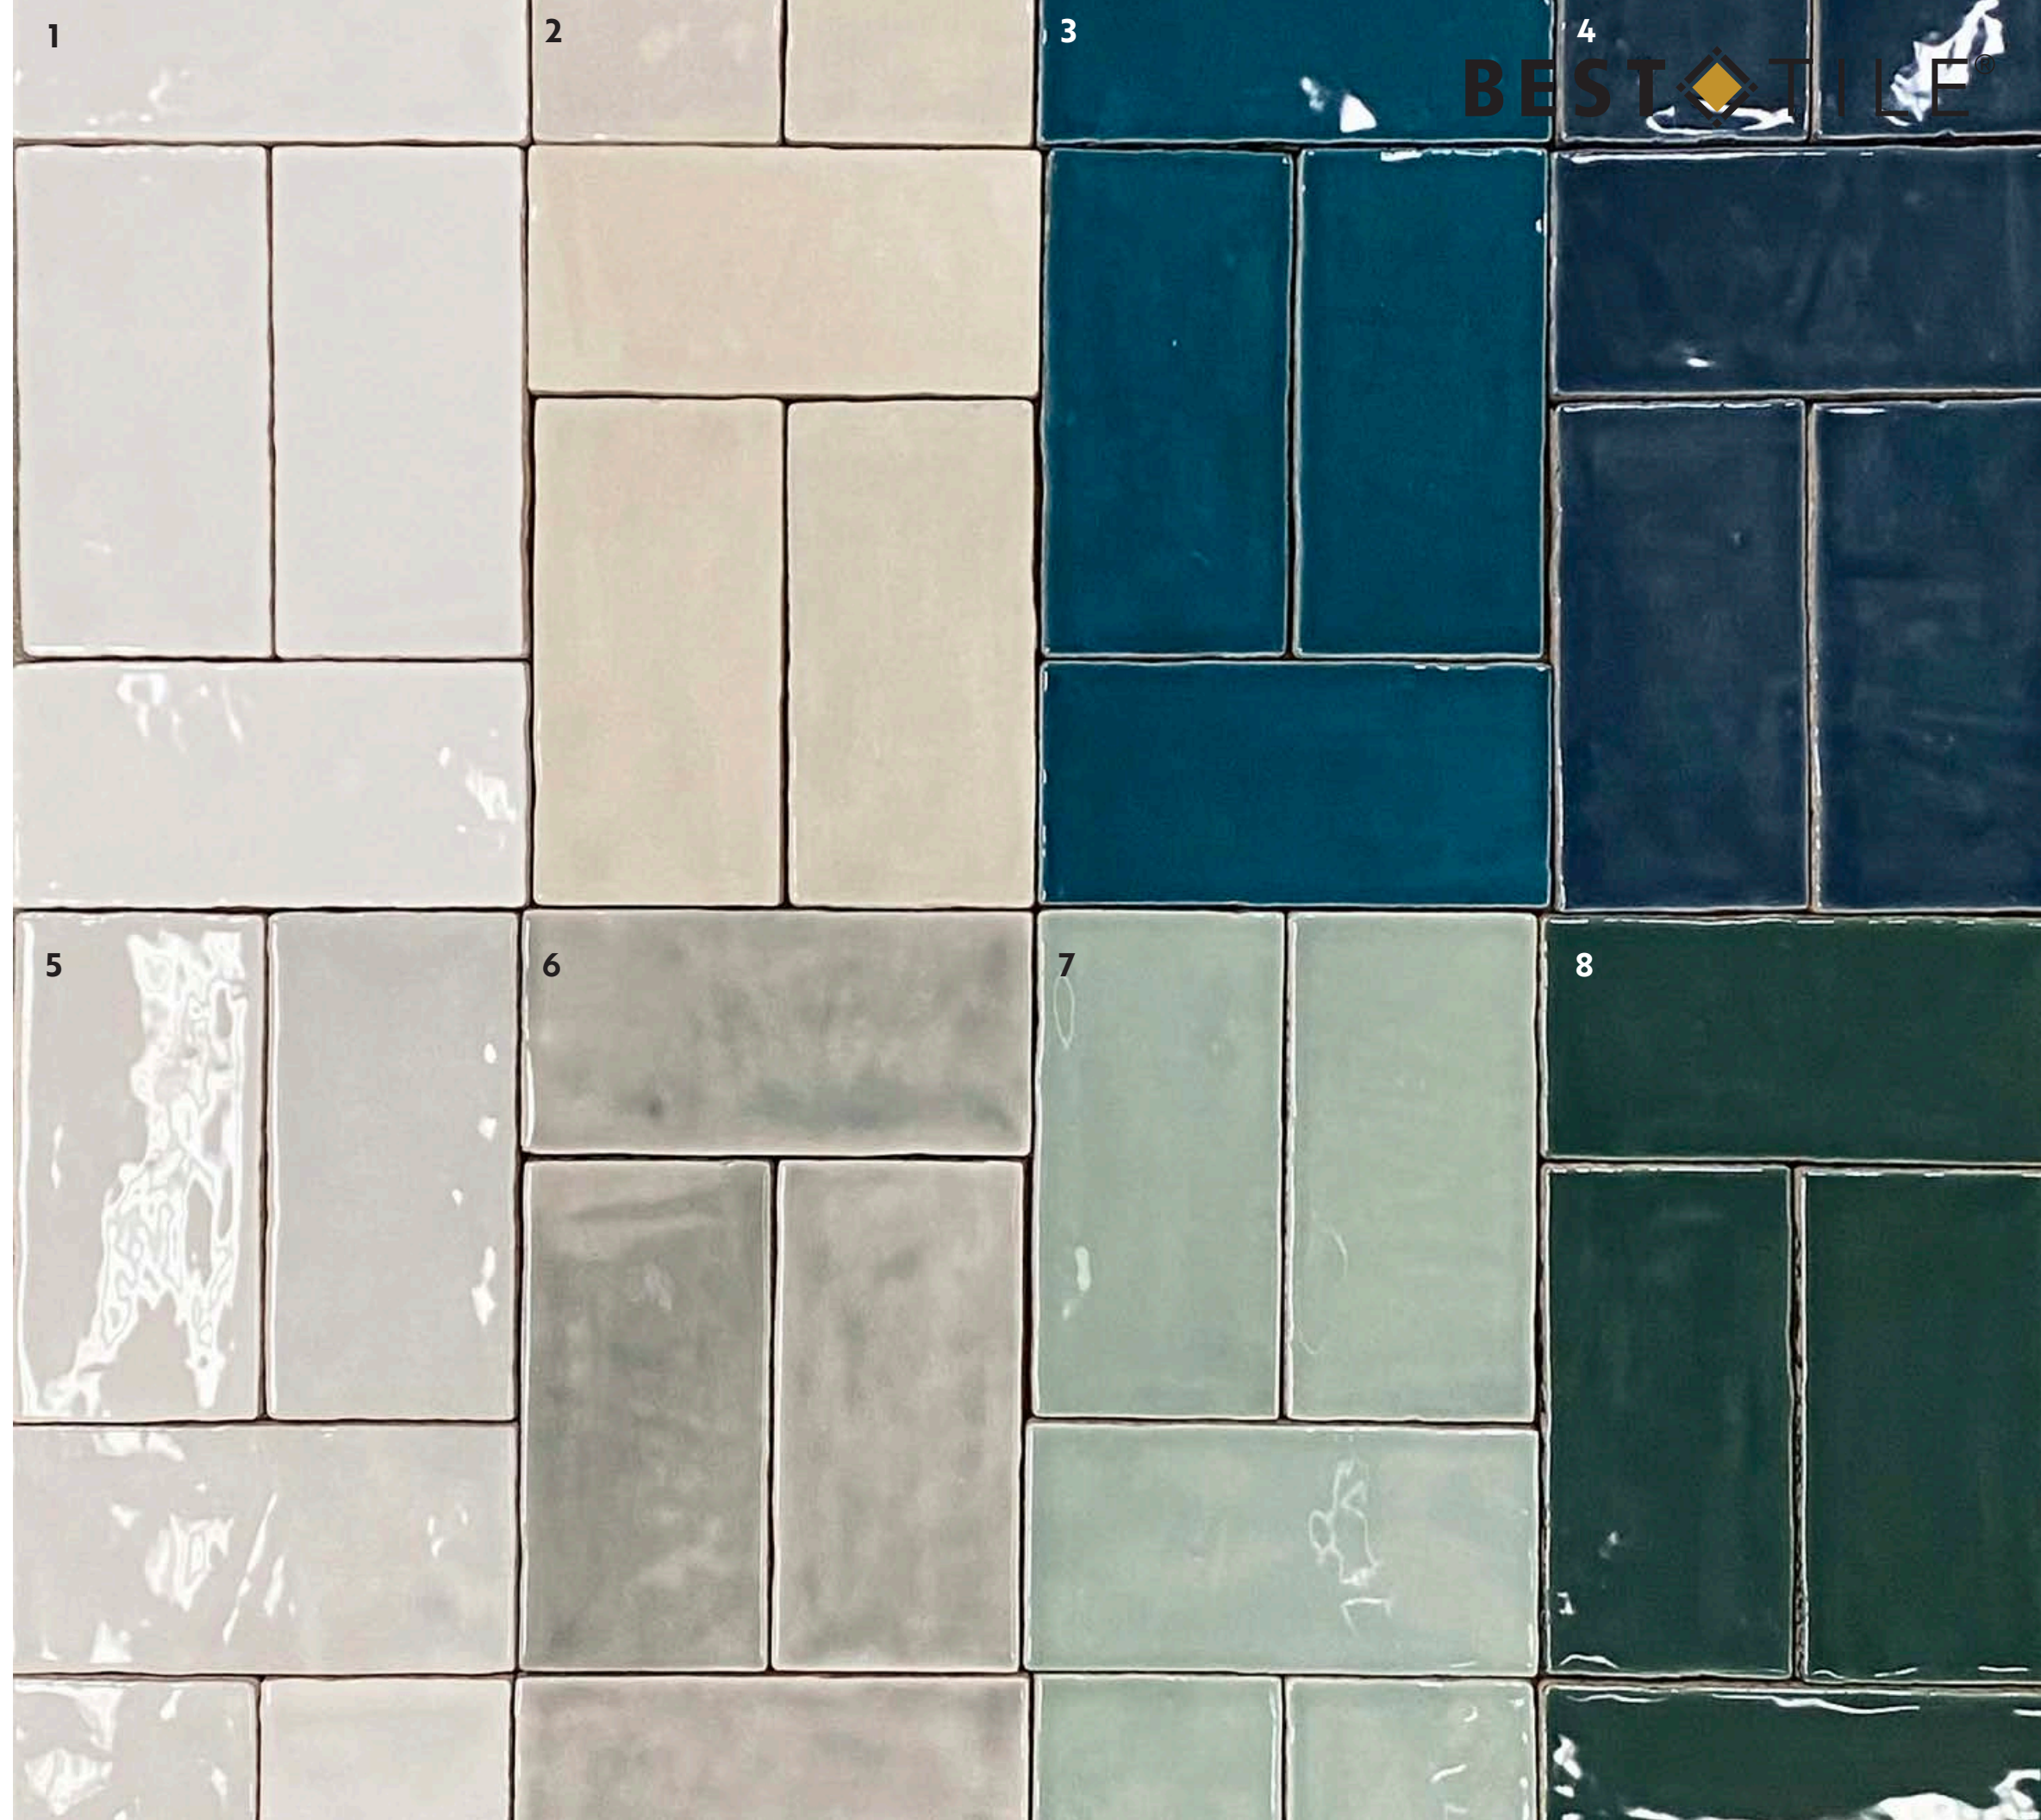

06

Paint
Page 40-45

07

Villa
Page 46-51

08

Block

Block 4" x 12" glossy ceramic tile elevates the beveled wall tile look. A popular rectangular format comes in six stunning saturated colorways: White ('Light'), Ivory ('Vanilla'), Grey ('Frost'), Light Green ('Tea'), Light Blue ('Cloud'), and Dark Blue ('Marine'). Block's unique design attributes include a selection of bright colors and an elegant frame effect along the bevel edges.

1 2.5" x 5"
Bianco Glossy
Glazed Ceramic

2 2.5" x 5"
Merletto Glossy
Glazed Ceramic

3 2.5" x 5"
Oltremare Glossy
Glazed Ceramic

4 2.5" x 5"
Blu di Prussia Glossy
Glazed Ceramic

5 2.5" x 5"
Chiaro di Luna Glossy
Glazed Ceramic

6 2.5" x 5"
Cinerino Glossy
Glazed Ceramic

7 2.5" x 5"
Nuvola Glossy
Glazed Ceramic

8 2.5" x 5"
Edera Glossy
Glazed Ceramic

Memento

Paint

Paint is a Spanish floor and wall tile series with highly saturated colorways whose appealing high gloss effect is reminiscent of freshly painted surfaces. Seven colorways are offered on a 3" x 12" format: White ('Bianco'), Grey ('Grigio'), Cobalt Blue, Black ('Nero'), Red ('Bordeaux'), Teal ('Aquamarine') and Turmeric Yellow ('Kaki'). Floor tile options include a 9" x 9" square or an 8" Hexagon in White, Grey and Black. Decorative pattern options come in both 8" Hexagon and 3" x 12" formats.