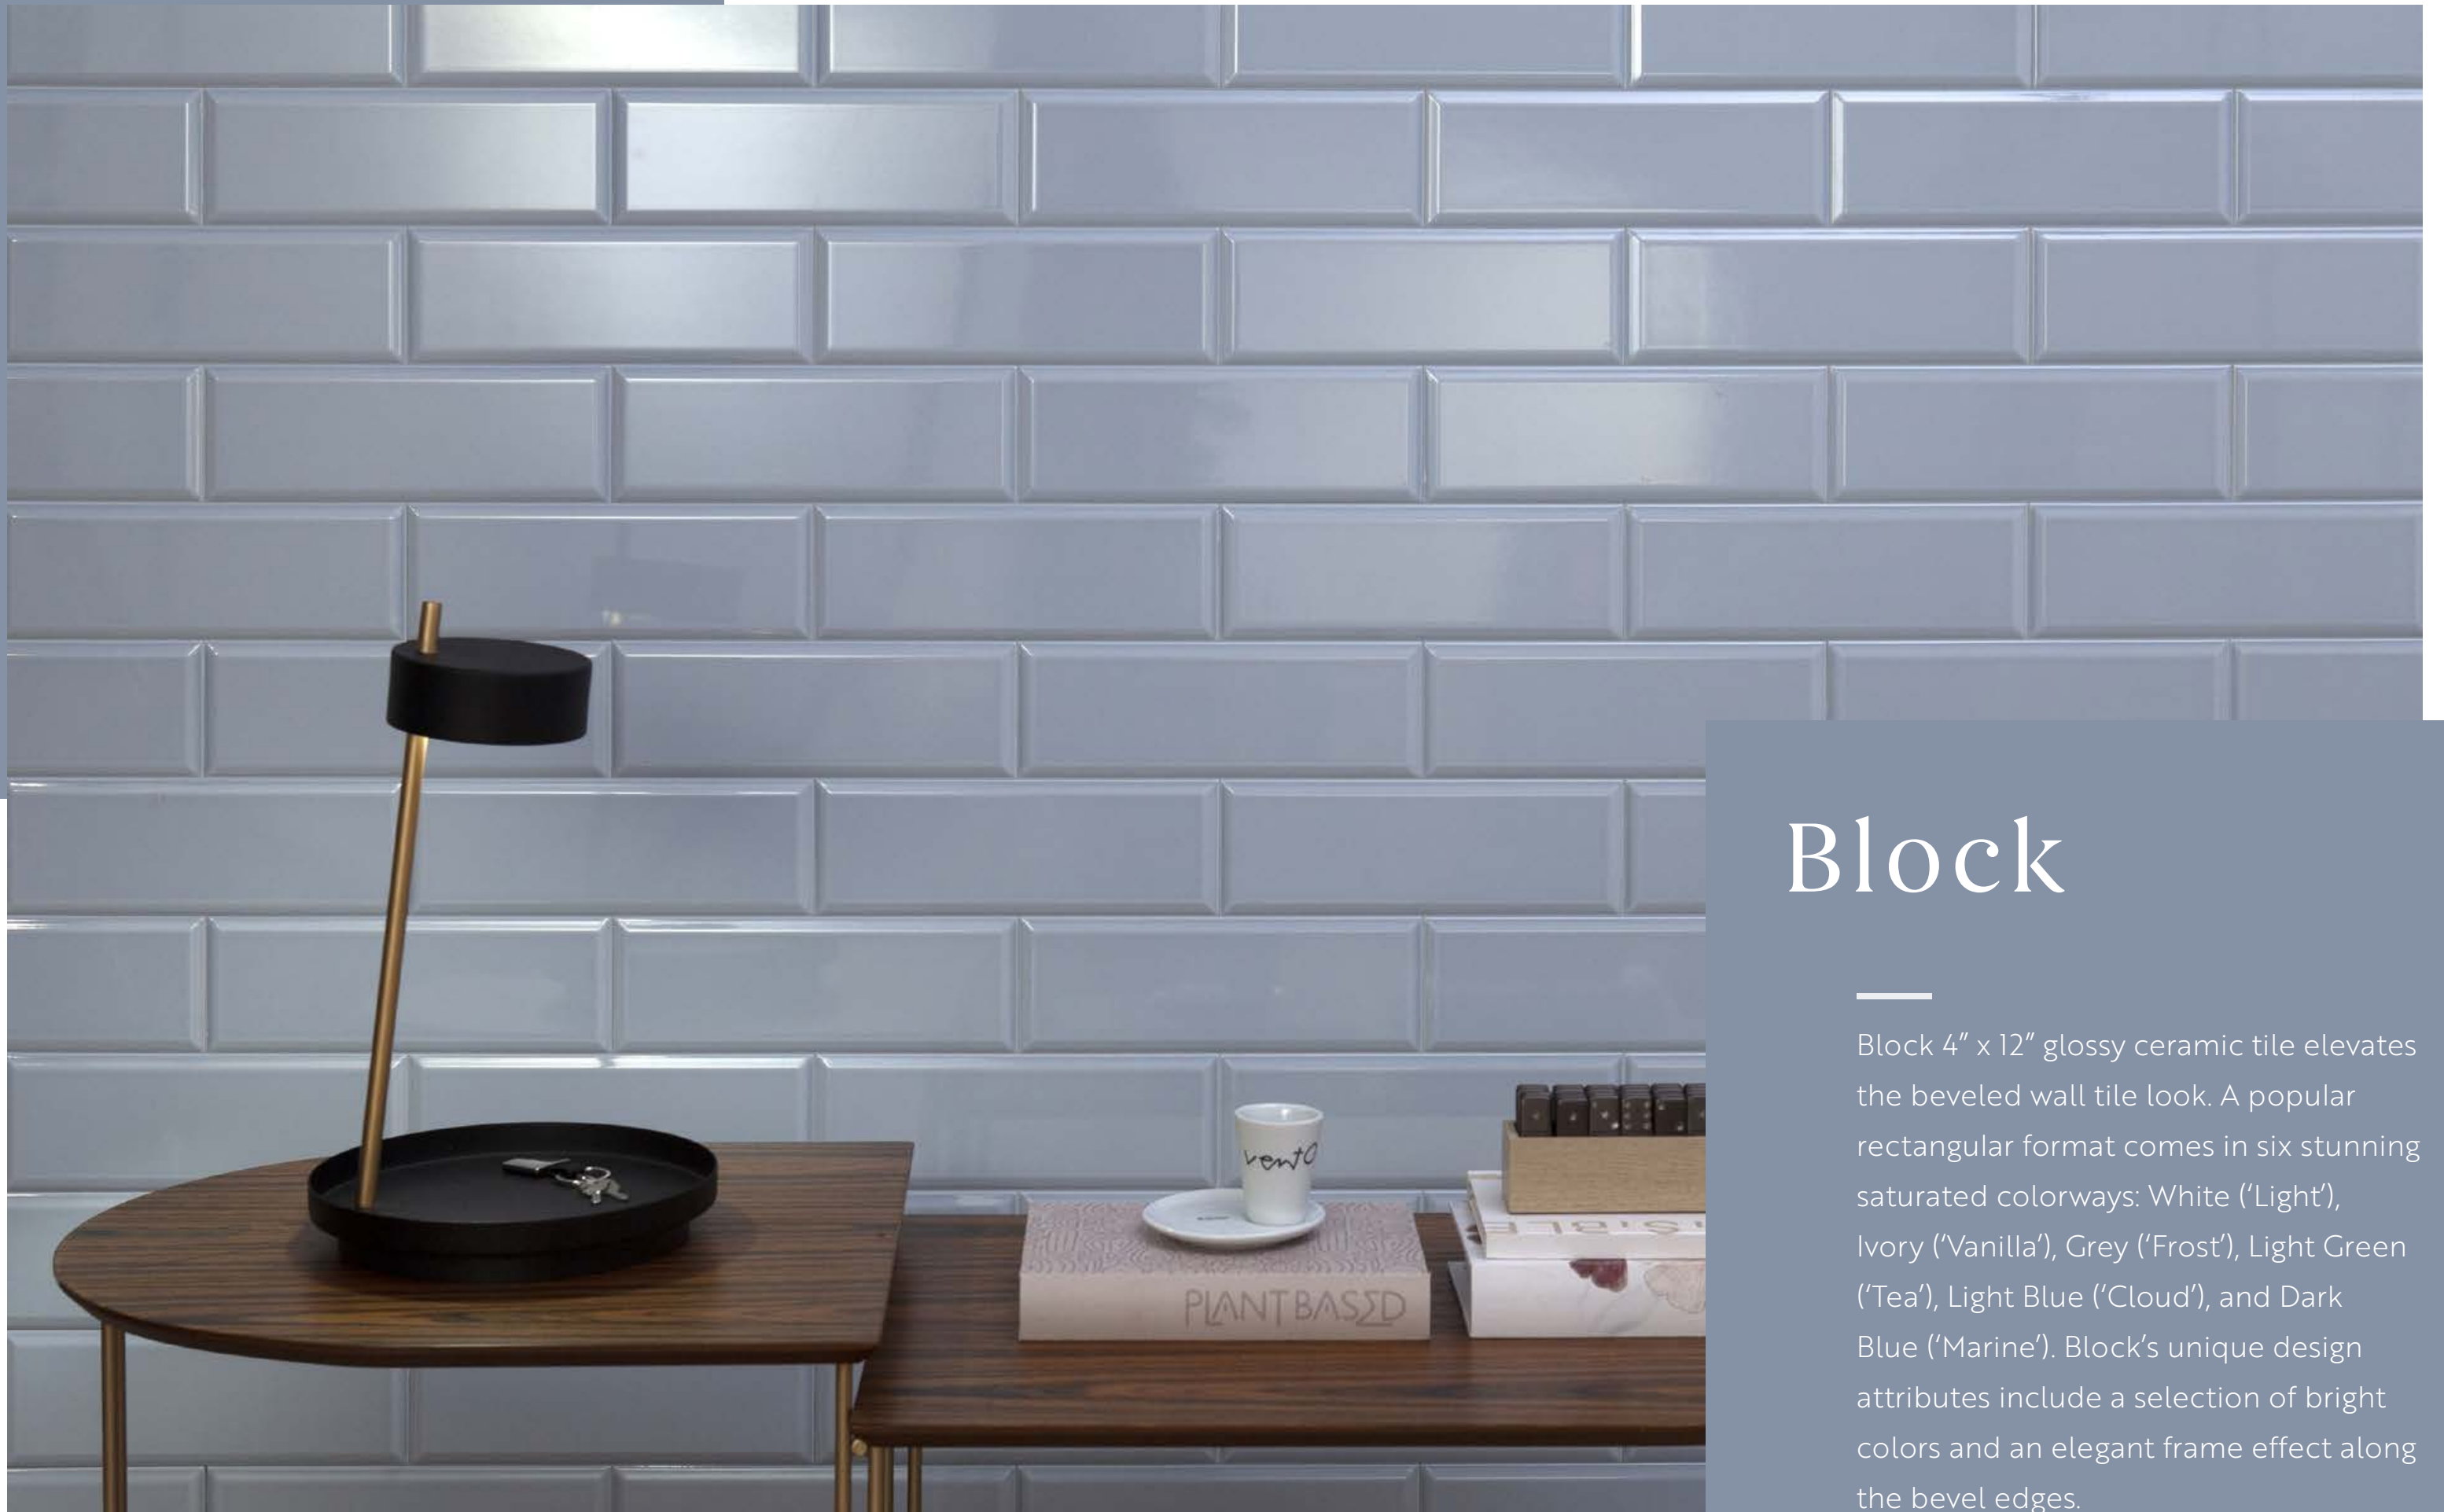

06

Paint
Page 40-45

07

Villa
Page 46-51

08

Block

Block 4" x 12" glossy ceramic tile elevates the beveled wall tile look. A popular rectangular format comes in six stunning saturated colorways: White ('Light'), Ivory ('Vanilla'), Grey ('Frost'), Light Green ('Tea'), Light Blue ('Cloud'), and Dark Blue ('Marine'). Block's unique design attributes include a selection of bright colors and an elegant frame effect along the bevel edges.

BLOCK

Boho

Boho Spanish glazed porcelain tile is an 8" x 8" square tile series in six subtly shaded colorways: White ('Blanco'), Beige, Taupe, Light Grey ('Gris'), Dark Grey ('Grafito') and Black ('Negro'). Clean tones and unique durable glazes make this versatile series suitable for checkerboard floors, decorative options, or elegant monochromatic designs.