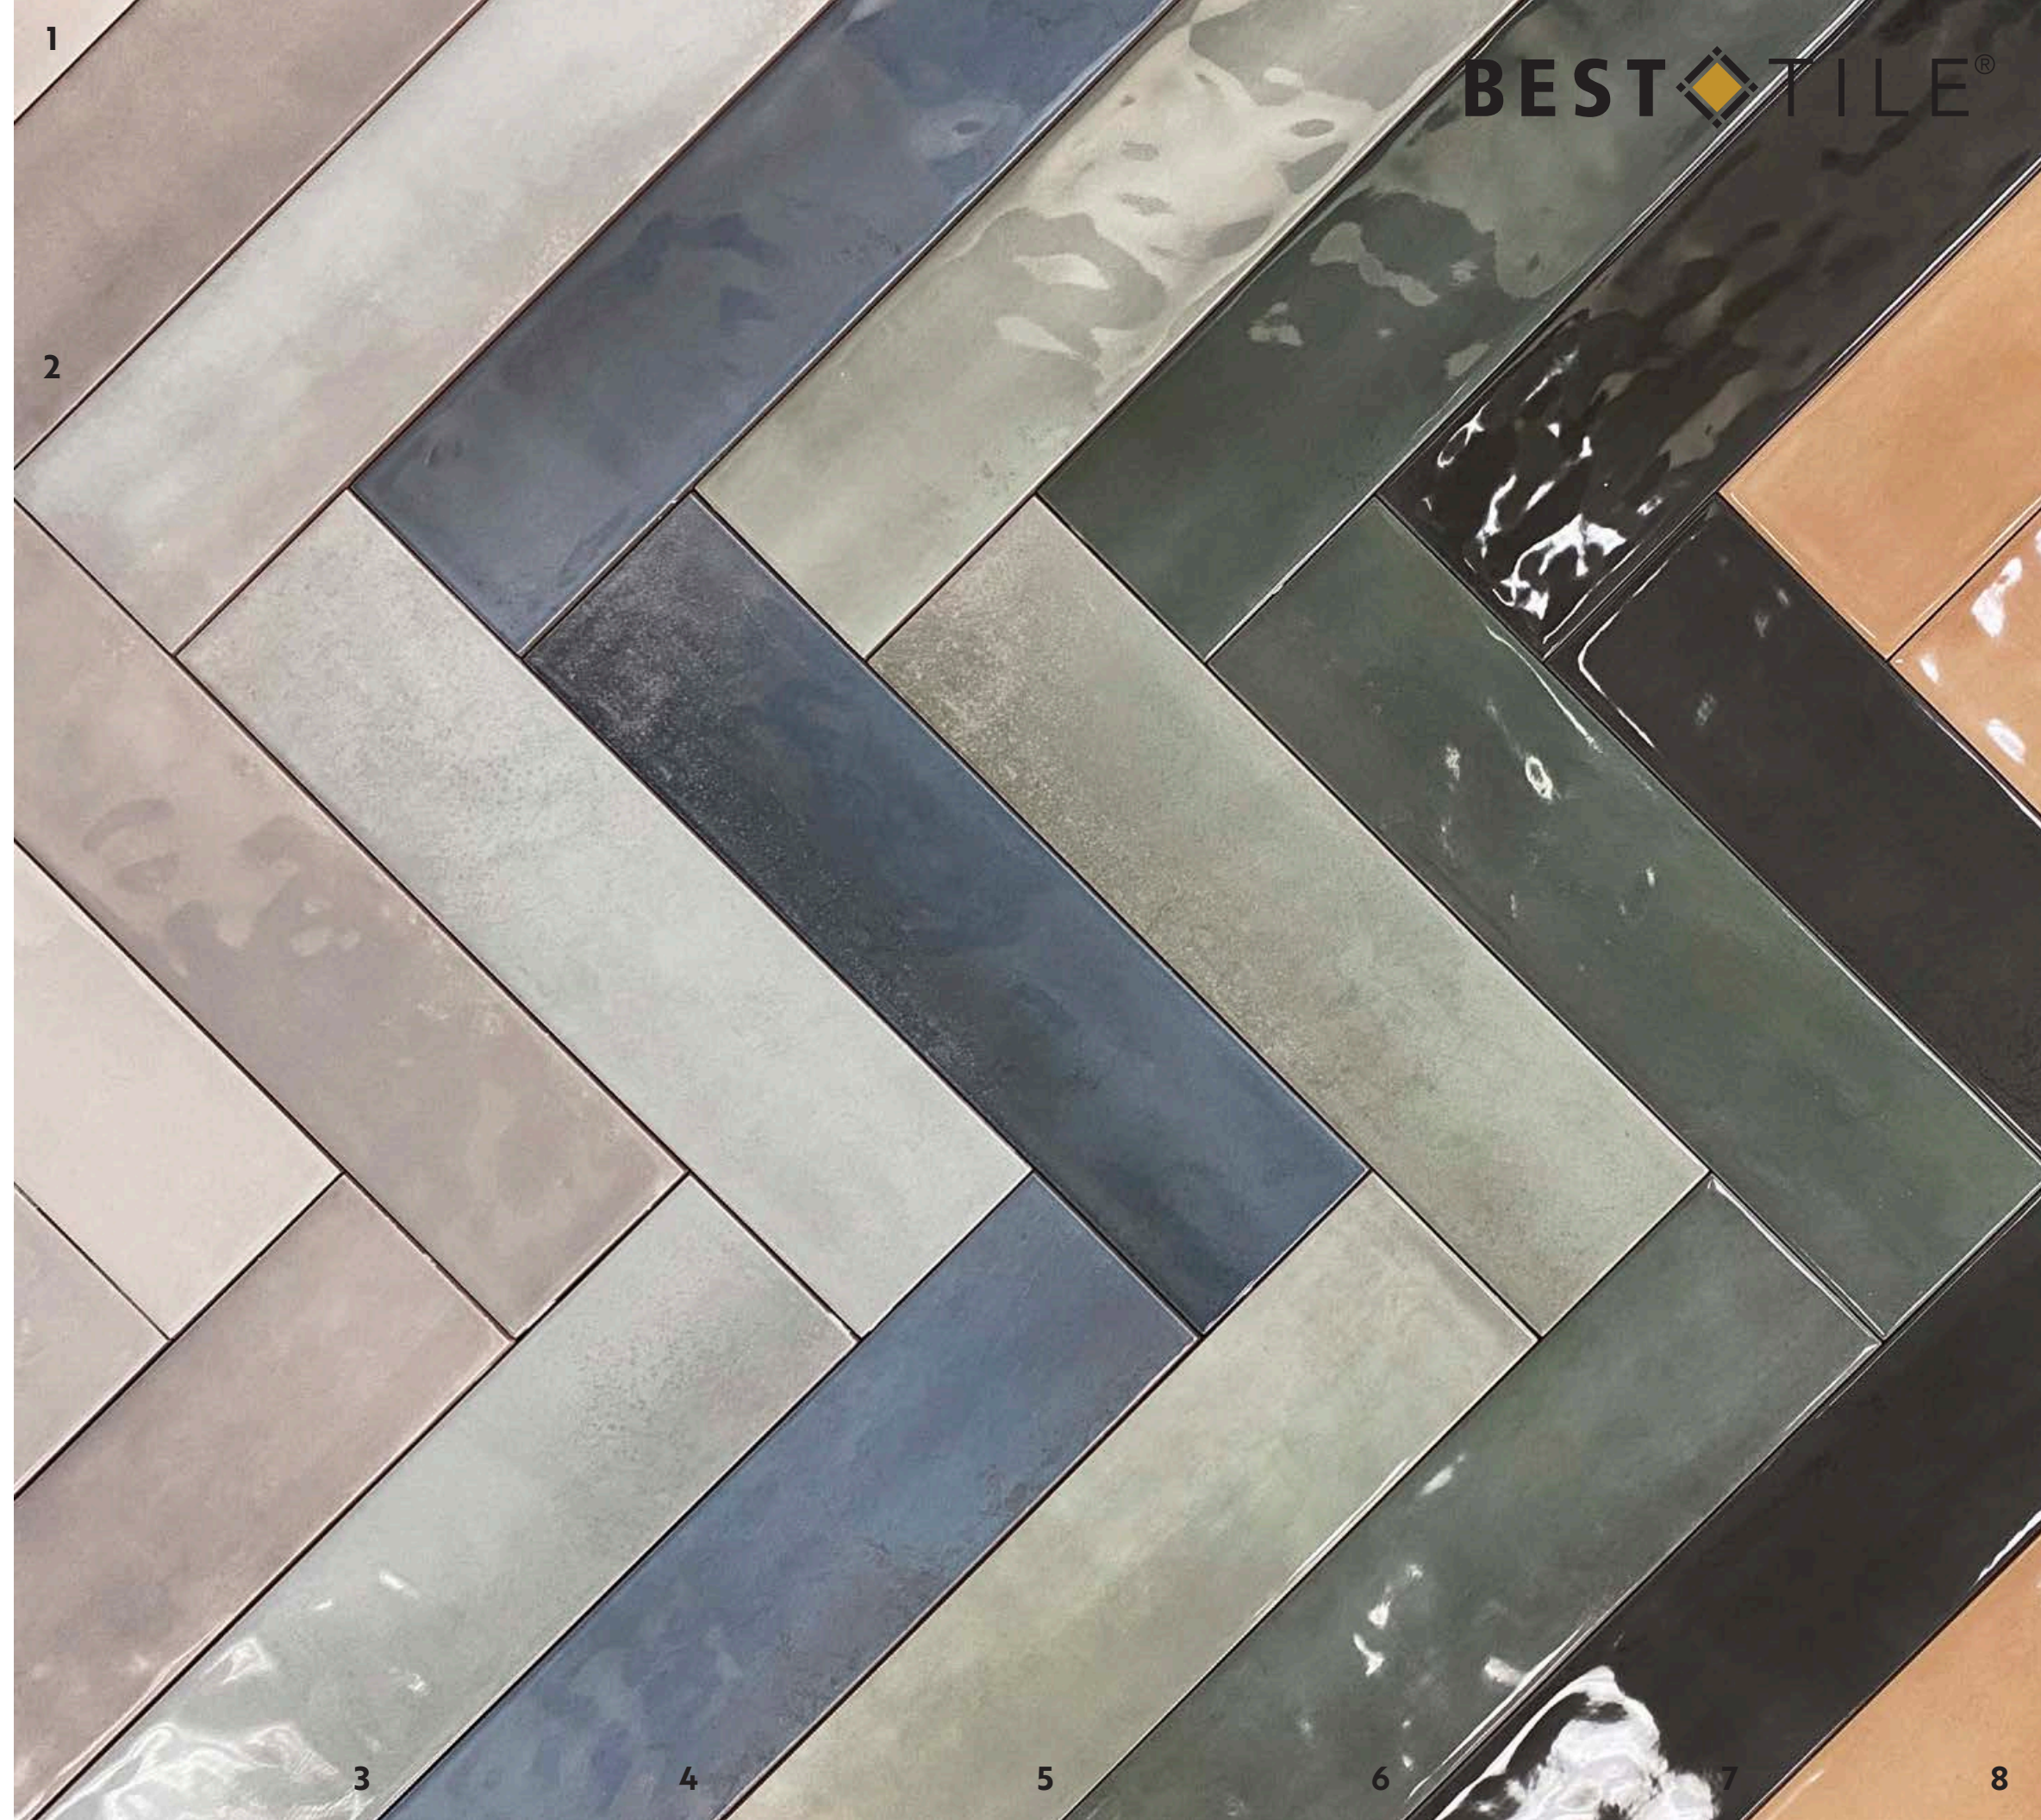

1 4" x 16"
Off White Glossy
Glazed Ceramic

2 4" x 16"
Gris Glossy
Glazed Ceramic

3 4" x 16"
Glacial Glossy
Glazed Ceramic

4 4" x 16"
Marine Glossy
Glazed Ceramic

5 4" x 16"
Hijau Green Glossy
Glazed Ceramic

6 4" x 16"
Agave Glossy
Glazed Ceramic

7 4" x 16"
Carbon Glossy
Glazed Ceramic

8 4" x 16"
Cotto Glossy
Glazed Ceramic

villa