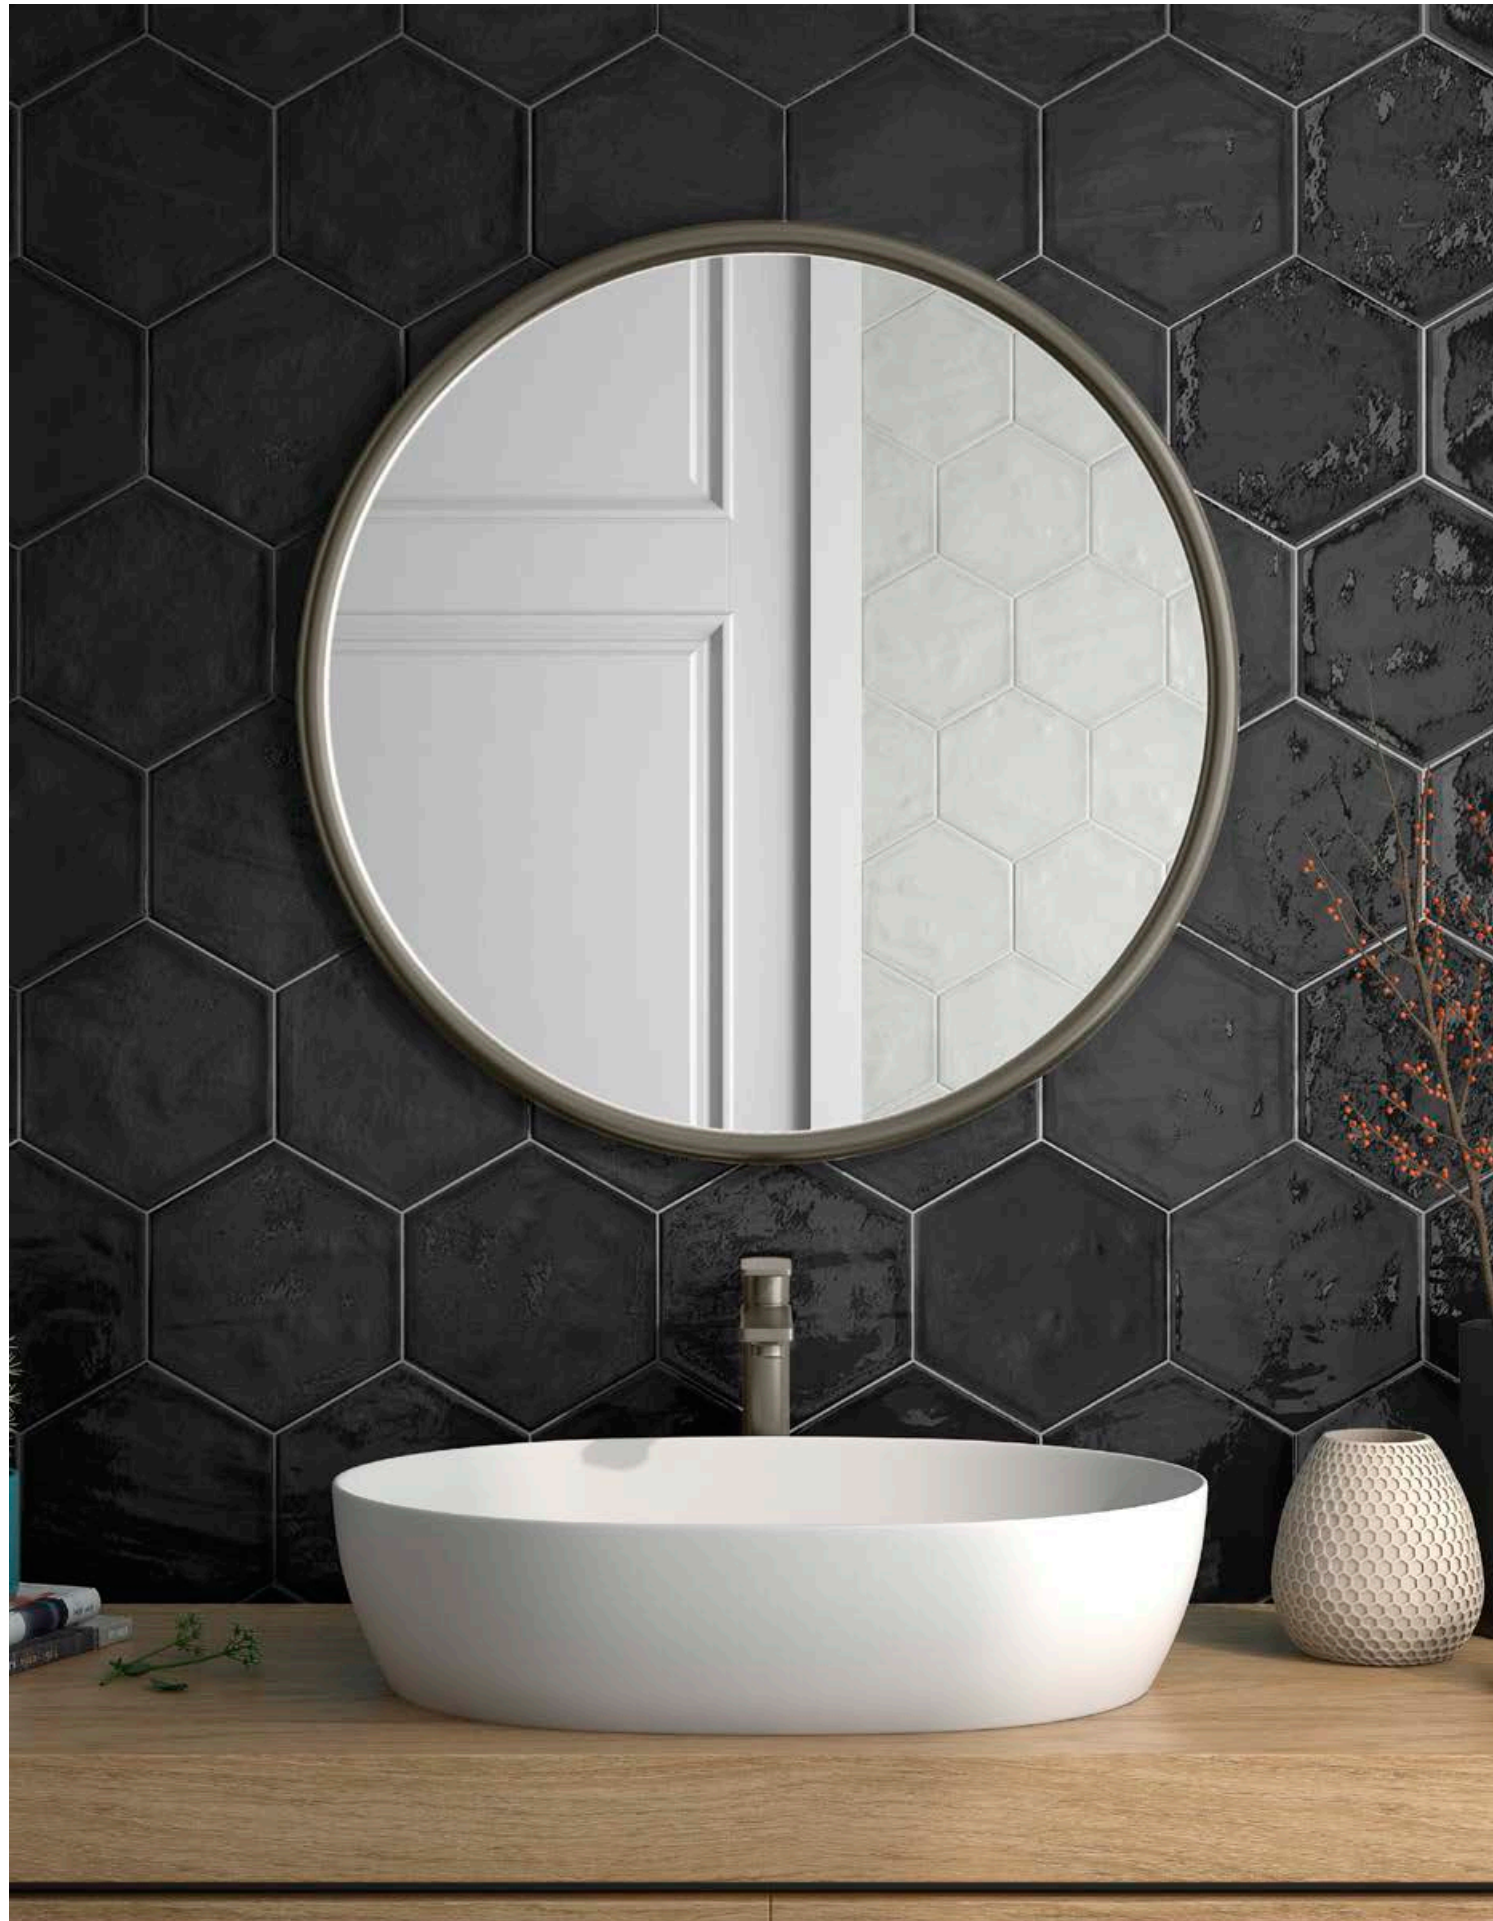

6 2.5" x 5"
Cinerino Glossy
Glazed Ceramic

7 2.5" x 5"
Nuvola Glossy
Glazed Ceramic

8 2.5" x 5"
Edera Glossy
Glazed Ceramic

Memento

Paint

Paint is a Spanish floor and wall tile series with highly saturated colorways whose appealing high gloss effect is reminiscent of freshly painted surfaces. Seven colorways are offered on a 3" x 12" format: White ('Bianco'), Grey ('Grigio'), Cobalt Blue, Black ('Nero'), Red ('Bordeaux'), Teal ('Aquamarine') and Turmeric Yellow ('Kaki'). Floor tile options include a 9" x 9" square or an 8" Hexagon in White, Grey and Black. Decorative pattern options come in both 8" Hexagon and 3" x 12" formats.